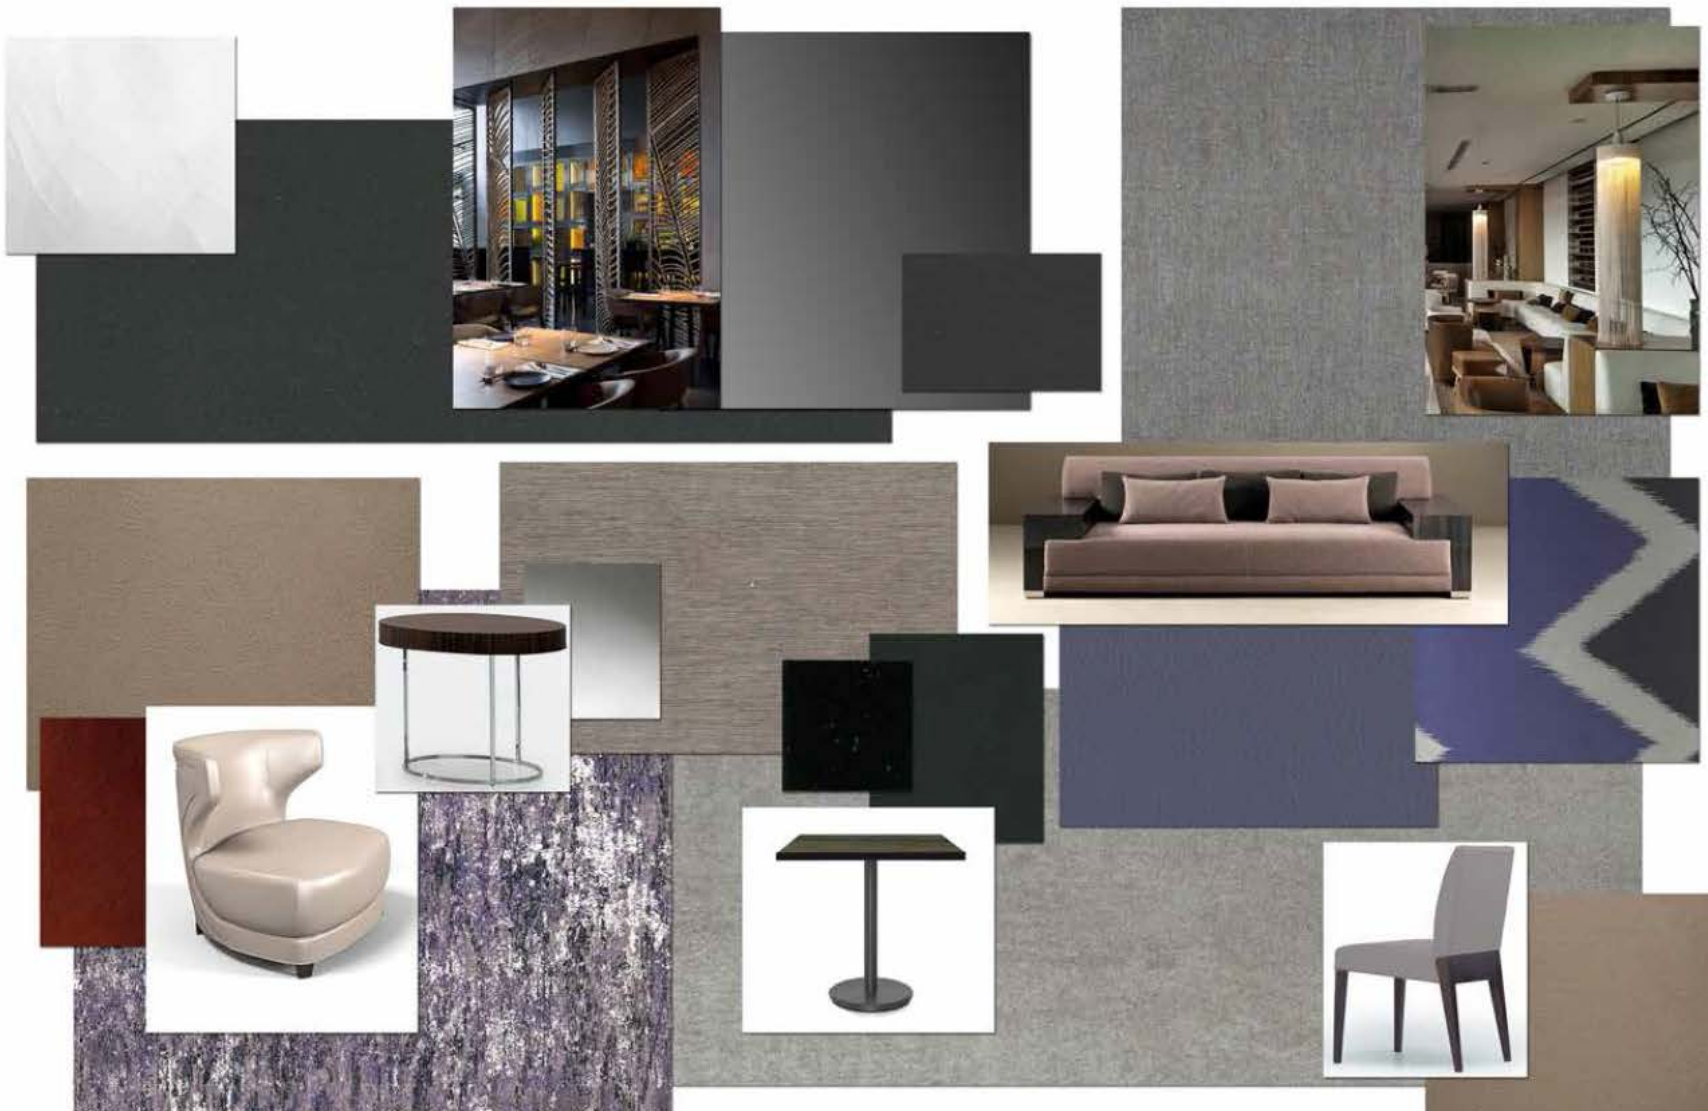

BUSINESS CASUAL, REDEFINED.

Refreshed guest rooms featuring upgraded technology and a clean and contemporary color palette

FORWARD-THINKING INNOVATION AND FEARLESS DESIGN.

Enhanced lighting that creates an enticing and welcoming vibe

REFINED, BUT NEVER STUFFY

Remastered dining and bar area with comfortable seating and an open air ambiance, inviting guests to relax and socialize a moment longer or explore further

INNOVATION THAT INSPIRES.