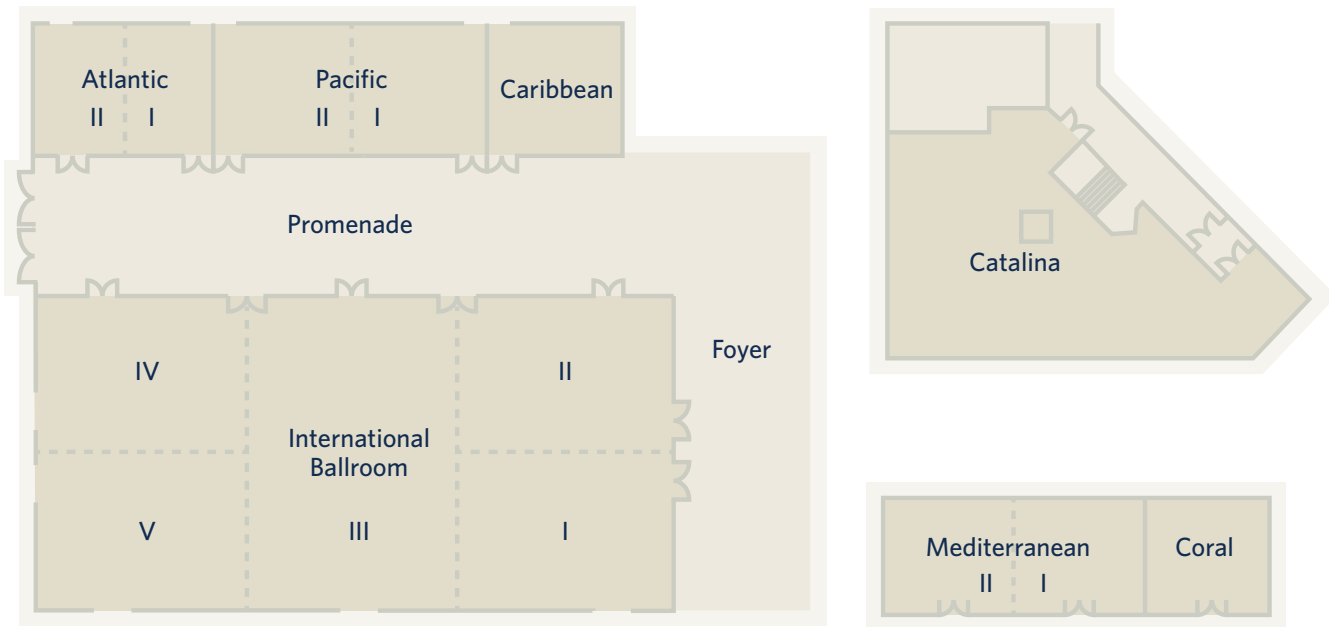

HILTON LONG BEACH

MEETING CAPACITIES

MEETING ROOM	TOTAL SQ FT	ROOM SIZE	CEILING HEIGHT	CLASSROOM	THEATER	BANQUET (10)	RECEPTION	CONFERENCE	U SHAPE	H SQUARE
Atlantic I & II	1,200	40' x 30'	11	72	80	70	100	40	30	40
Atlantic I	600	20' x 30'	11	24	42	40	50	25	18	28
Atlantic II	600	20' x 30'	11	24	42	30	50	25	18	28
Pacific I & II	1,680	56' x 30'	11	135	180	120	150	45	50	56
Pacific I	840	28' x 30'	11	60	90	50	75	25	30	36
Pacific II	840	28' x 30'	11	50	90	50	75	25	30	36
Caribbean	600	20' x 30'	11	24	30	30	40	20	18	20
International Ballroom	9,730	70' x 139'	14	600	1,200	850	1,400	n/a	n/a	n/a
International I	1,610	35' x 46'	14	70	150	120	200	50	40	42
International II	1,610	35' x 46'	14	70	150	120	200	50	40	42
International III	3,220	70' x 46'	14	200	340	240	400	70	70	70
International IV	1,610	35' x 46'	14	70	150	120	200	50	40	42
International V	1,610	35' x 46'	14	70	150	120	200	50	40	42
Promenade	3,444	164' x 21'	—	—	—	—	350	—	—	—
Foyer	3,036	132' x 23'	—	—	—	—	350	—	—	—
Catalina	4,640	80' x 58'	11	250	300	300	400	50	50	50
Mediterranean I & II	988	19' x 52'	7	42	70	60	80	42	40	40
Mediterranean I	494	19' x 26'	7	21	35	30	50	20	20	22
Mediterranean II	494	19' x 26'	7	21	35	30	50	20	20	22
Coral	475	19' x 25'	7	0	0	24	0	8	0	0